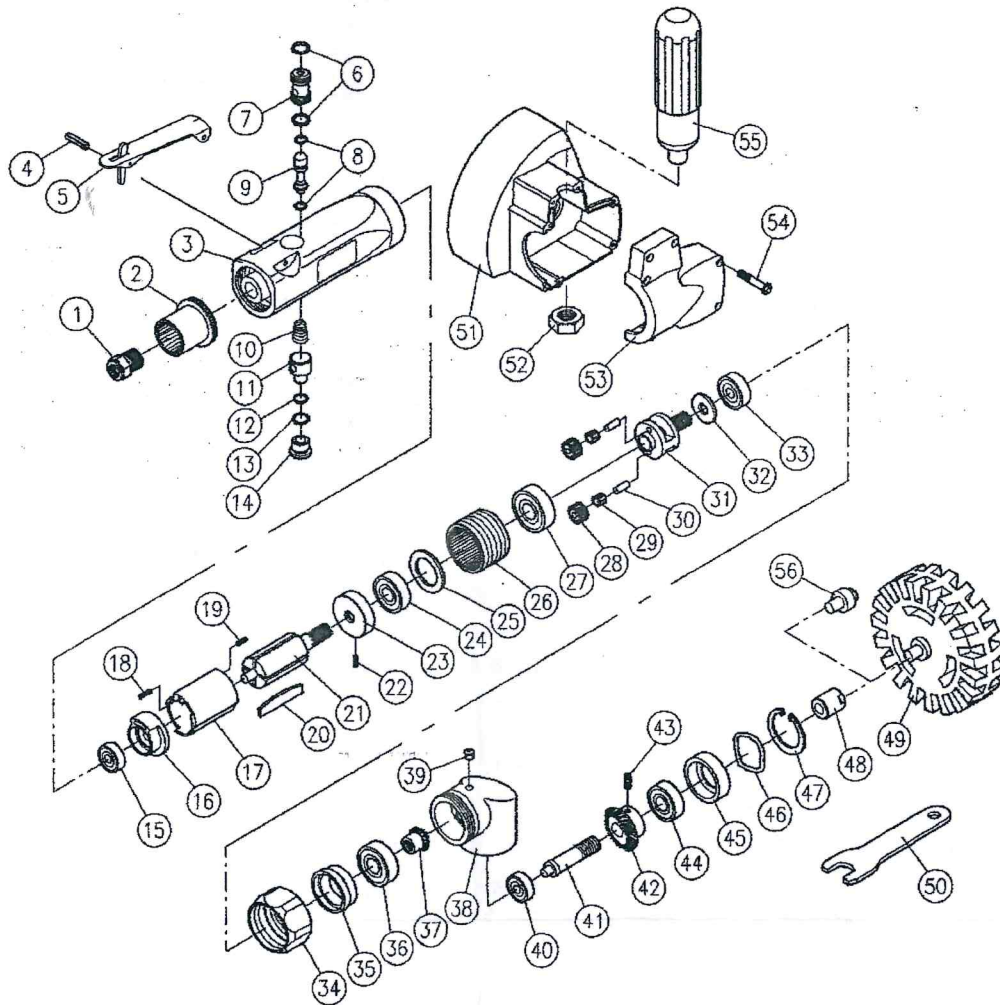

5ACA-4025BK

AIR SURFACE PREPARATION TOOL KIT

ITEM NO.	REF. NO.	DESCRIPTION
1	DP0001	AIR INLET
2	DP0002	THROTTLE ARBOR
3	DP0003	HOUSING
4	DP0004	LEVER PIN
5	DP0005	SAFETY THROTTLE LEVER
6	DP0006	O-RING (2)
7	DP0007	VALVE BUSHING
8	DP0008	O-RING (2)
9	DP0009	VALVE STEM
10	DP0010	VALVE SPRING
11	DP0011	AIR REGULATOR
12	DP0012	O-RING
13	DP0013	O-RING
14	DP0014	THROTTLE VALVE PLUG
15	DP0015	BALL BEARING
16	DP0016	END PLATE
17	DP0017	CYLINDER
18	DP0018	SPRING PIN
19	DP0019	SPRING PIN
20	DP0020	ROTOR BLADE (4)
21	DP0021	ROTOR
22	DP0022	SPRING PIN
23	DP0023	FRONT PLATE
24	DP0024	BALL BEARING
25	DP0025	BEARING WASHER
26	DP0026	INTERNAL GEAR
27	DP0027	BALL BEARING
28	DP0028	PLANETE GEAR (2)
29	DP0029	NEEDLE BEARING KT477 (2)

ITEM NO.	REF. NO.	DESCRIPTION
30	DP0030	PLANET PIN (2)
31	DP0031	PLANET CAGE
32	DP0032	WASHER
33	DP0033	BALL BEARING
34	DP0034	CLAMP NUT
35	DP0035	BEARING COVER
36	DP0036	BALL BEARING
37	DP0037	PINION
38	DP0038	ANGLE HOUSHING
39	DP0039	GREASE CUP
40	DP0040	BALL BEARING
41	DP0041	SPINDLE
42	DP0042	GEAR
43	DP0043	SET SCREW
44	DP0044	BALL BEARING
45	DP0045	BEARING CAP
46	DP0046	WAVE WASHER
47	DP0047	RETAINING RING
48	DP0048	ADAPTER
49	DP0049	ERASER PAD
50	DP0050	SPANNER
51	DP0051	FRONT COVER
52	DP0052	HEXAGON NUT
53	DP0053	BACK COVER
54	DP0054	SCREW (6)
55	DP0055	HANDLE
56	DP0056	ADAPTER
57	DP0057	HOUSING RUBBER